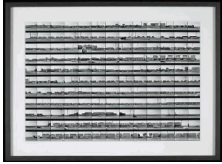

57. Ed Ruscha
American, born 1937
Contact Sheets for Pacific Coast Highway, 1974
Gelatin silver print
Sheet: 32.8 x 48.2 cm (12 15/16 x 19 in.)
Promised Gift of Ed and Danna Ruscha to The Getty
Research Institute
© Ed Ruscha
2012.M.2.4