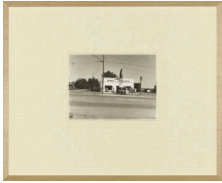

15. Ed Ruscha
American, born 1937
Mobil, Shamrock, Texas, 1962
Gelatin silver print
Image: 11.6 x 15.6 cm (4 9/16 x 6 1/8 in.)
© *Ed Ruscha*
2011.54.14