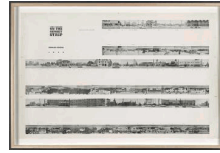

50. Ed Ruscha
American, born 1937
Uncut Press Pulls for Every Building on the Sunset Strip,
1966
Halftone prints
Framed: 65 x 96.7 cm (25 9/16 x 38 1/16 in.)
The Getty Research Institute
© Ed Ruscha
2012.M.1.4