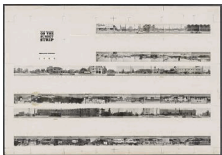

45. Ed Ruscha
American, born 1937
118 N. Normandie, 1965
Gelatin silver print
Image: 6.8 x 11.2 cm (2 11/16 x 4 7/16 in.)
© *Ed Ruscha*
2011.55.22

47. Ed Ruscha
American, born 1937
Camera-Ready Maquettes for Every Building on the
Sunset Strip, 1966
Gelatin silver prints, printed text, pen and pencil on
board
Framed: 65.4 x 94.3 cm (25 3/4 x 37 1/8 in.)
The Getty Research Institute
© Ed Ruscha
2012.M.1.1