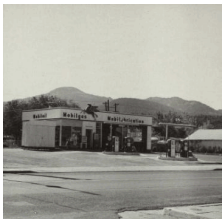

3. Ed Ruscha
American, born 1937
Mobil, Williams, Arizona, 1962
Gelatin silver print
Image: 11.6 x 11.7 cm (4 9/16 x 4 5/8 in.)
© *Ed Ruscha*
2011.54.3